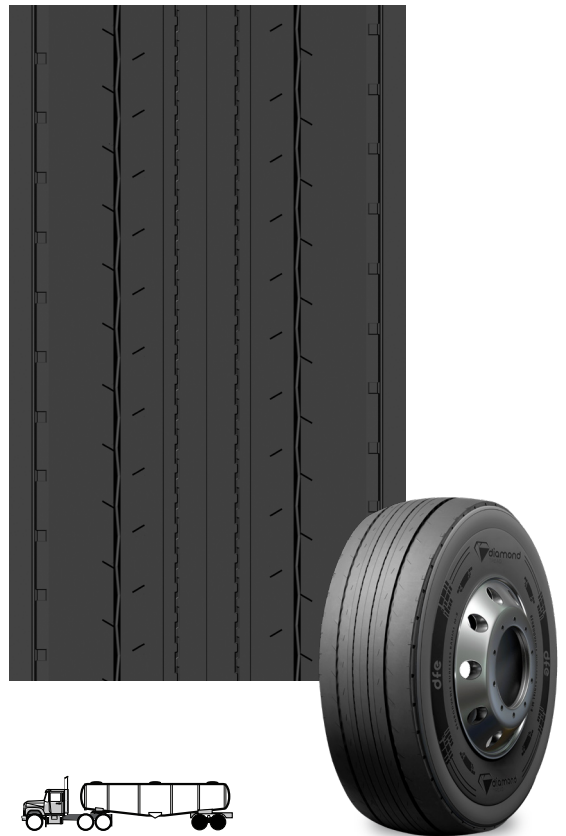

Not Recommended

Recommended

Not Recommended

dfc

trailer

New generation low rolling resistant 5 RIB design

Cool running

Exceptional mileage

Fuel saving

CODE	 mm	 mm
19184245	245W	13.0
19184255	255W	13.0
19184265	265W	13.0
19184300	300W	12.0

diamond
TREAD

Recommended
Not Recommended

dta

trailer

5-RIB tread for even load distribution, increased mileage

Multiple rib sipes for excellent control, traction in wet conditions

4 wide grooves to channel water, ensure ultimate lateral traction

Edged rib design for improved stone ejection, casing protection

CODE	 mm	 mm
19187240	240	15.0
19187250	250	15.0
19187265	265	15.0